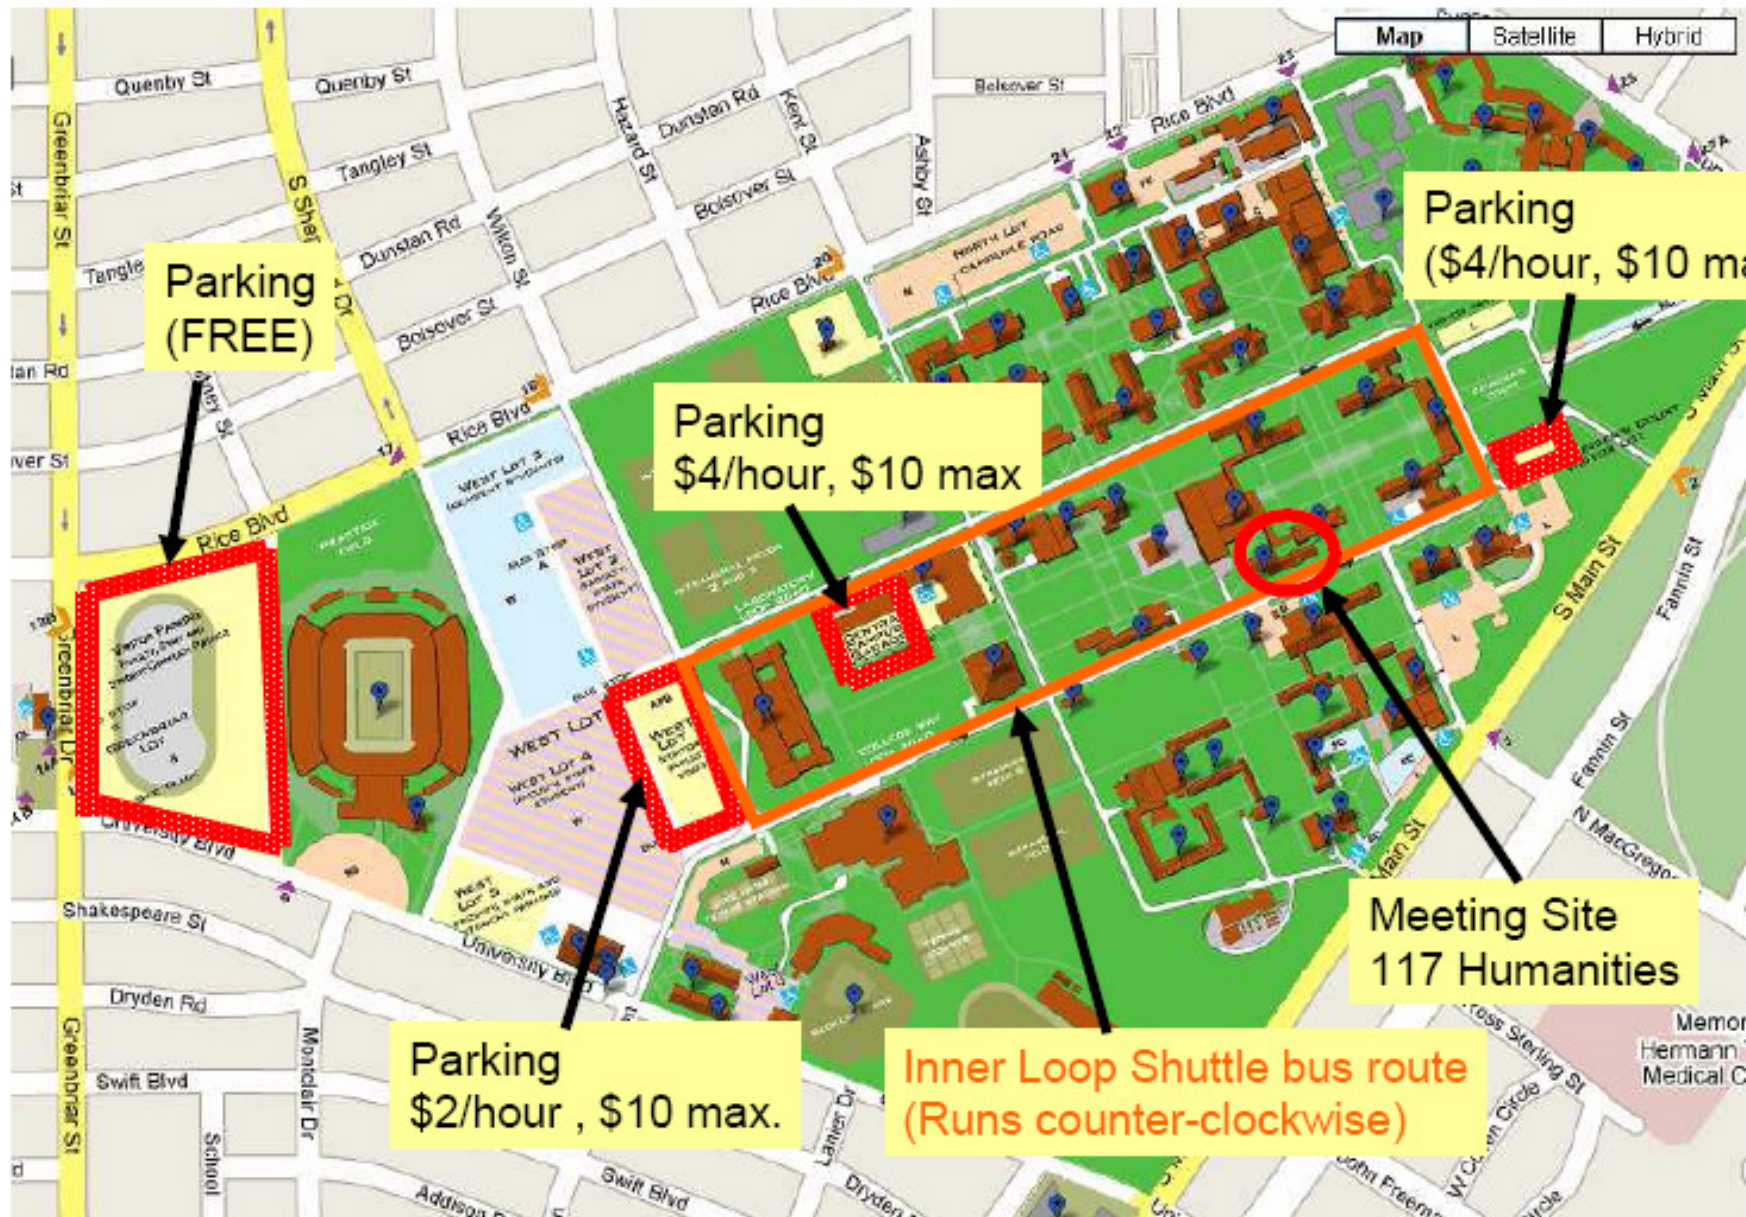

# Human Factors Discussion Panel

Presented by the Houston Chapter of the  
Human Factors and Ergonomics Society  
with cooperation from UHCL, UH, and Rice

*when:* Monday, October 27, 7:00 PM

*where:* Rice University Humanities Building, Room 117

# Parking at Rice

Parking  
(FREE)

Parking  
(\$4/hour, \$10 max)

Parking  
\$4/hour, \$10 max

Meeting Site  
117 Humanities

Parking  
\$2/hour, \$10 max.

Inner Loop Shuttle bus route  
(Runs counter-clockwise)